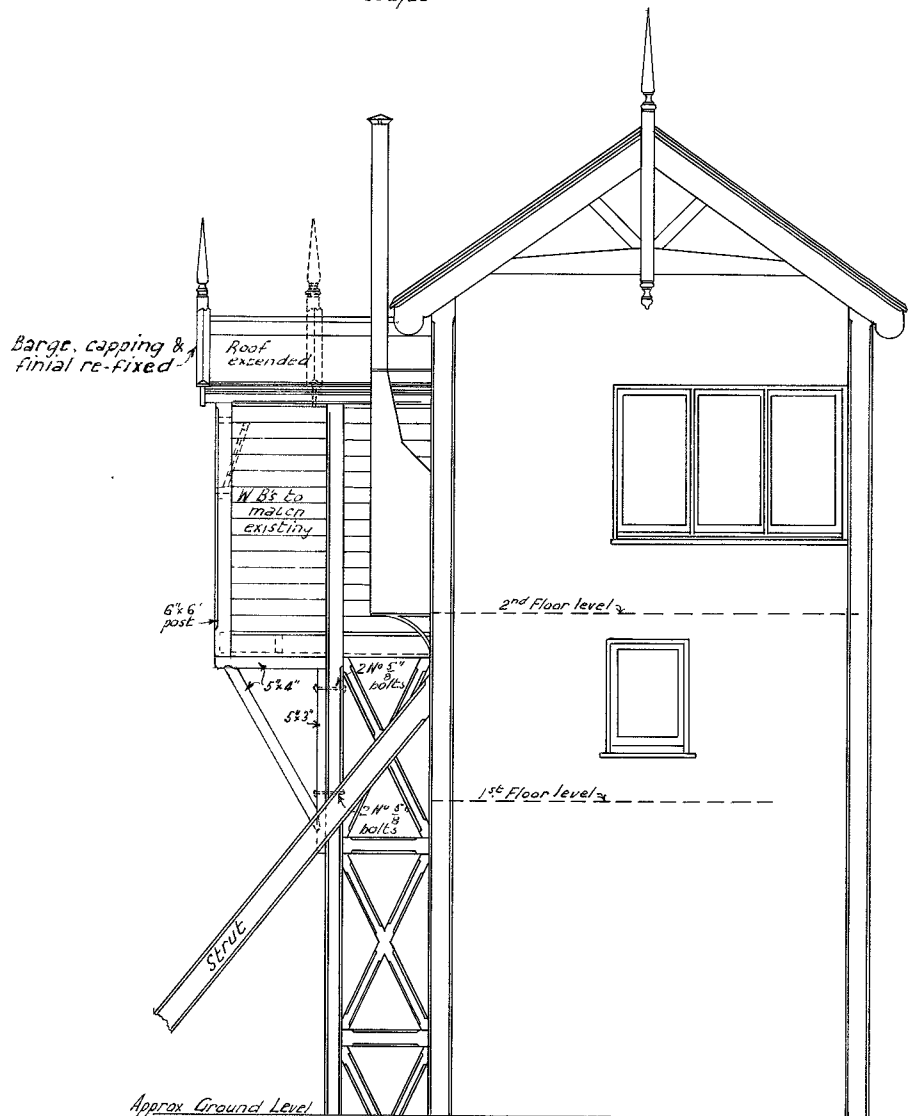

V. R.

KYNETON

Proposed Closet off Porch of Signal Box.

Scale: Four feet to an inch

RCO

5982/23

— PLAN —

— ELEVATION —

Chief Architect