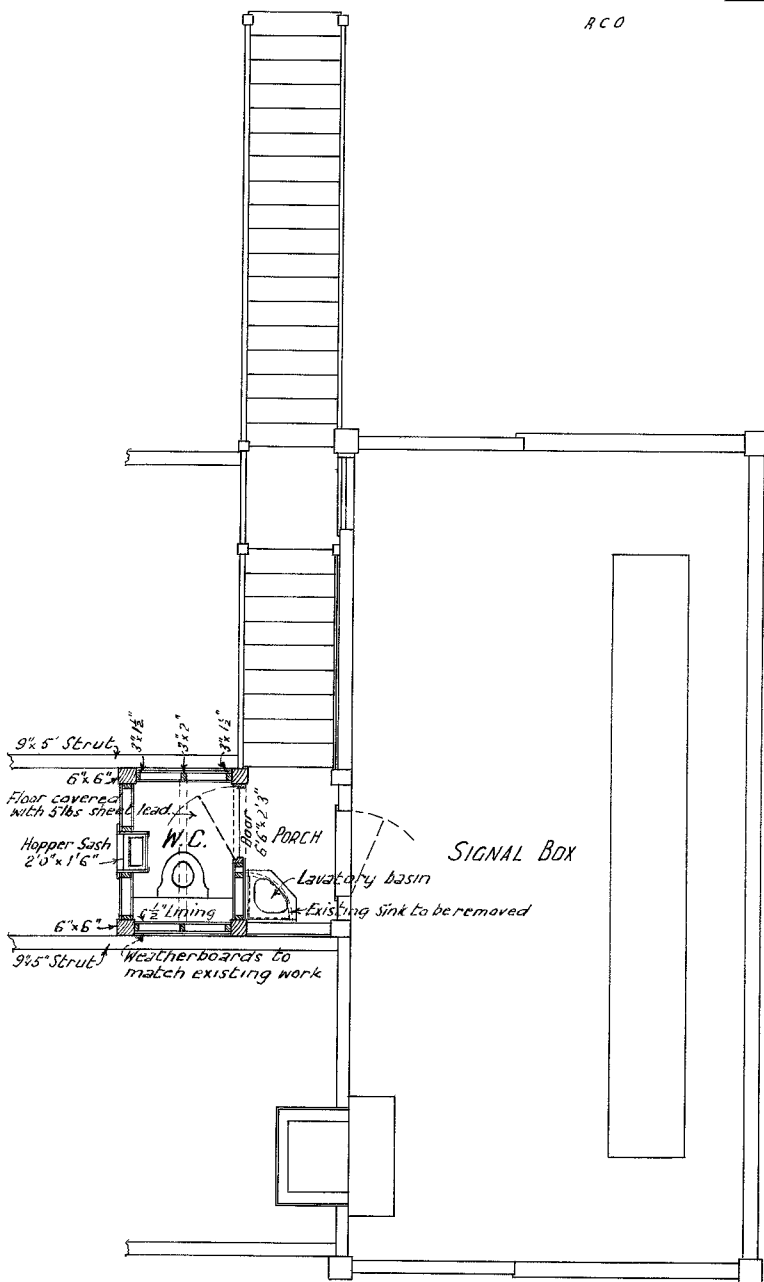

V. R.

KYNETON

Proposed Closet off Porch of Signal Box.

Scale: Four feet to an inch

RCO

5982/23

— PLAN —

— ELEVATION —

Chief Architect